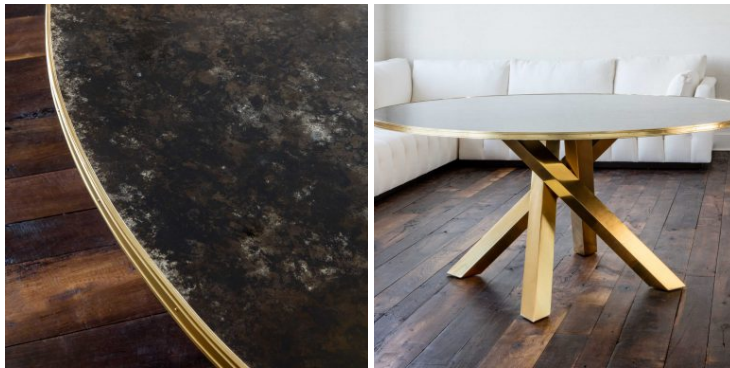

OPUS

BY WINDSOR SMITH

SAINT PETERSBURG TABLE

This sculptural beauty is the ultimate "wow" for an entry hall or dining room alike. The reflective twisting legs in polished brass exemplify modern glamour. Standard Finish - As Shown: Polished Brass Table

Dimensions:
66" D x 30" H

Lead Time:
12-14 Weeks

Fabric Requirements:
N/A

Finishes:
Brass Metal